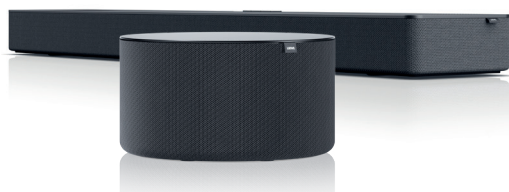

Sound solutions

basalt grey

Model	Article
klang bar3 mr	60614
klang sub1	60610

Dimensions in cm: W = width, H = height, PD = product depth, TD = total depth. Technical modifications and errors excepted.
* In the area of the side-mounted Loewe signature flag, the width of the TV set may increase by up to 1 cm, depending on the type of set.