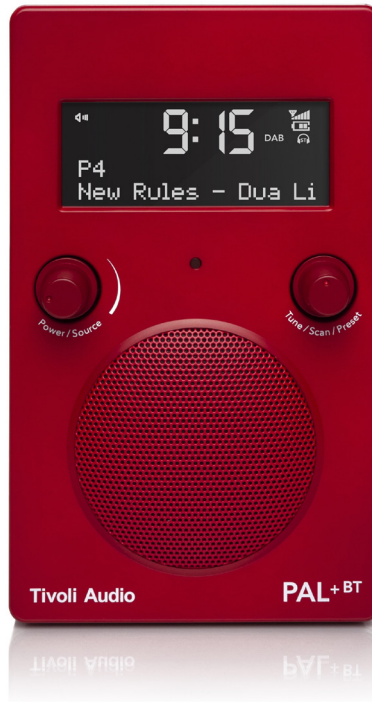

Tivoli Audio™

PAL+BT shown in Red

PAL+BT | FM / DAB / DAB+ / DMB / Bluetooth® portable radio

SPECS

Connectivity

- › FM / DAB+ digital tuner
- › Simple Bluetooth® 5.0 pairing
- › Enhanced sound quality
- › LED display
- › Built-in rechargeable lithium-ion battery pack (replaceable)
- › Up to 12-hour battery life
- › Weather-resistant
- › Auxiliary input
- › Stereo headphone output
- › Remote control
- › Clock with dual alarm and sleep timer
- › Full-range driver

Style

- › Available in seven bold color options

Playback

- › Bluetooth® connectivity
- › FM/DAB+ Radio

Dimensions & Weight

- › 6 x 3.6 x 4.5 in / 153 x 92 x 115 mm
- › 2 lb / 0.91 kg

Controls

- › Power/Source/Volume control knob
- › Settings/Actions knob
- › Full-function remote control

Sound

- › Mono driver

Power

- › DC power