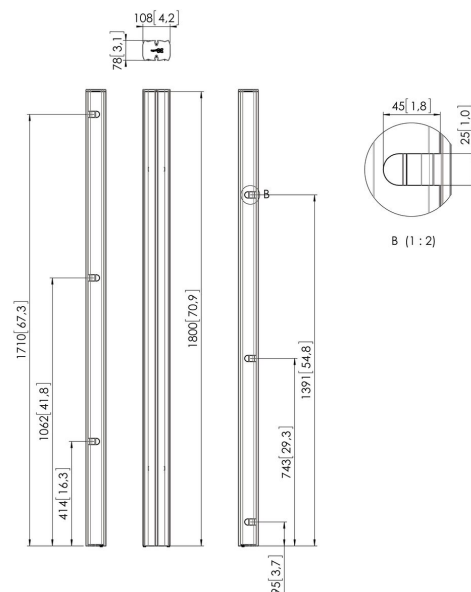

PUC 2718 Profil schwarz

The poles are the connection between the floor base and display interface and are available in 3 different lengths, 150cm, 180cm and 200 cm. The poles are provided with a multiple cable management (CIS®) and can be combined with all Connect-it accessories. The PUC 27xx Series can only be used in combination with the floor solutions.

Technische Daten

| | |
|------------------------------------|---------------------|
| Artikelnummer (SKU) | 7227180 |
| Farbe | Schwarz |
| EAN-Einzelbox | 8712285323669 |
| Länge | 1800 |
| TÜV-zertifiziert | Ja |
| Garantie | 5 Jahre |
| Bildschirme Rückseite an Rückseite | True |
| Ausnahmen Connect It | 2x if inches gte 65 |