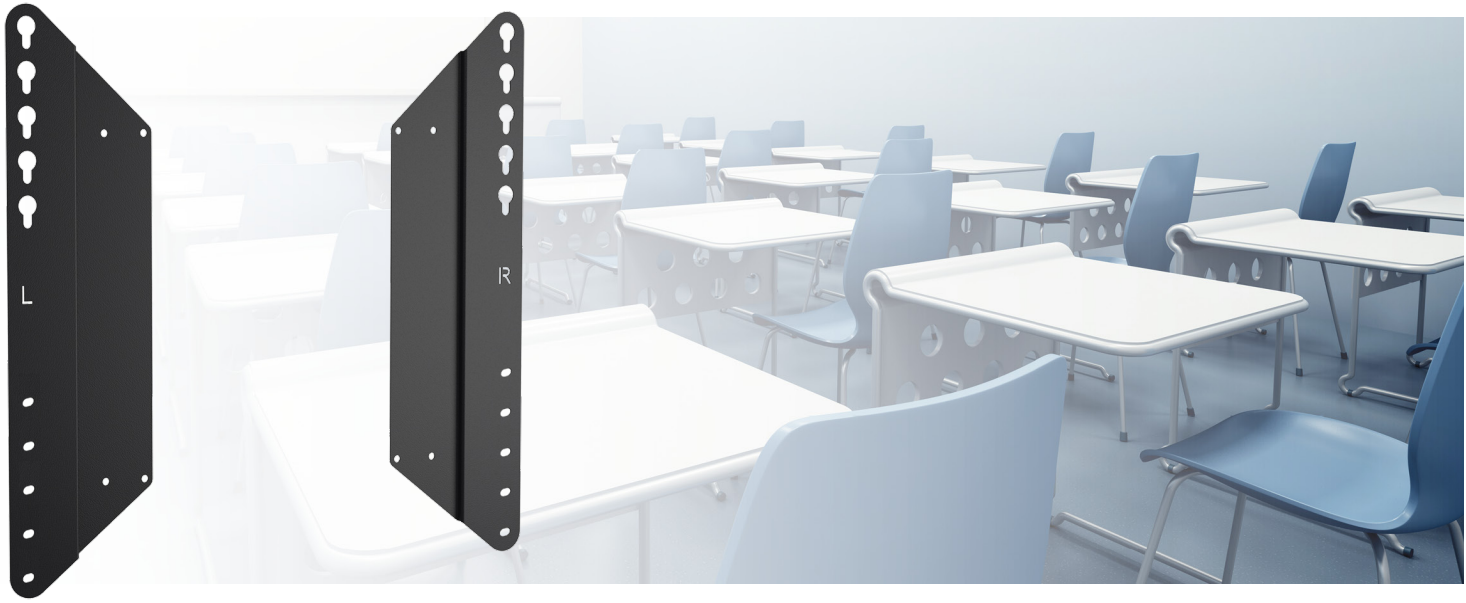

## Adapter set for floorlifts

**052.7288** Expansion set for lift bracket | up to max. VESA 800x600

## Adapter set for floorlifts

### Features

**Colour:** Black

**Maximum load:** 180 kg, except VESA 400x600/500: 140 kg

**Type bracket/interface:** VESA

**Range bracket/interface:** max. VESA 800x600

**Other information:** Suitable for: 052.7110, 052.7150B, 052.7150W, 052.7155B, 052.7155W, 052.7200, 052.7250, 052.7320, 052.7340, 052.7360, 062.7105, 062.7205B, 062.7205W, 062.7225B, 062.7225W, 062.7270, 062.7275, 062.7290, 062.7295, 062.7410, 062.7420.01, 062.7420.11, 062.7430.01, 062.7430.11.