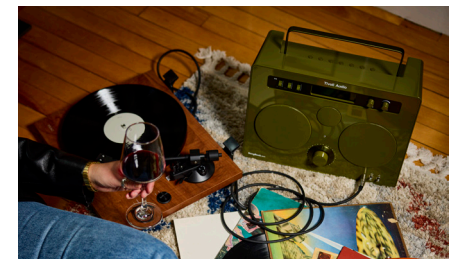

# SongBook

Premium Bluetooth® Sound System

Bluetooth®

Auxiliary Input with built-in preamp.

Rechargeable

Available in 2 colors