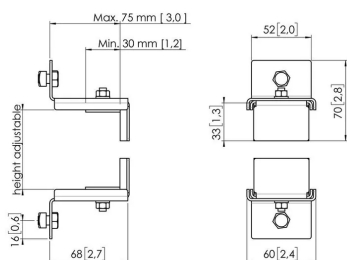

Vogel's Pro Accessory Clamp

Connect-It, modular,
for PUC 24/25/27

Item no 6VO PFA 9127
EAN code 8712285331985

RSP

68.00

● Available

Specifications

Deckenmontage	No
Bodenmontage	No
Wandmontage	No
Tischmontage	No
Color	Black
Kategorie	Professional