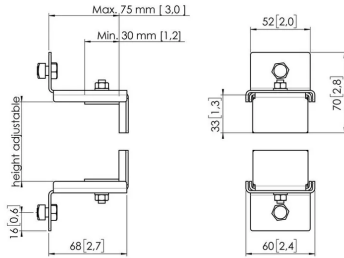

Vogel's Pro Accessory Clamp

Connect-It, modular,
for PUC 24/25/27

Item no 6VO PFA 9127
EAN code 8712285331985

RSP

68.00

● Available

Specifications

Deckenmontage	No
Bodenmontage	No
Wandmontage	No
Tischmontage	No
Color	Black
Kategorie	Professional